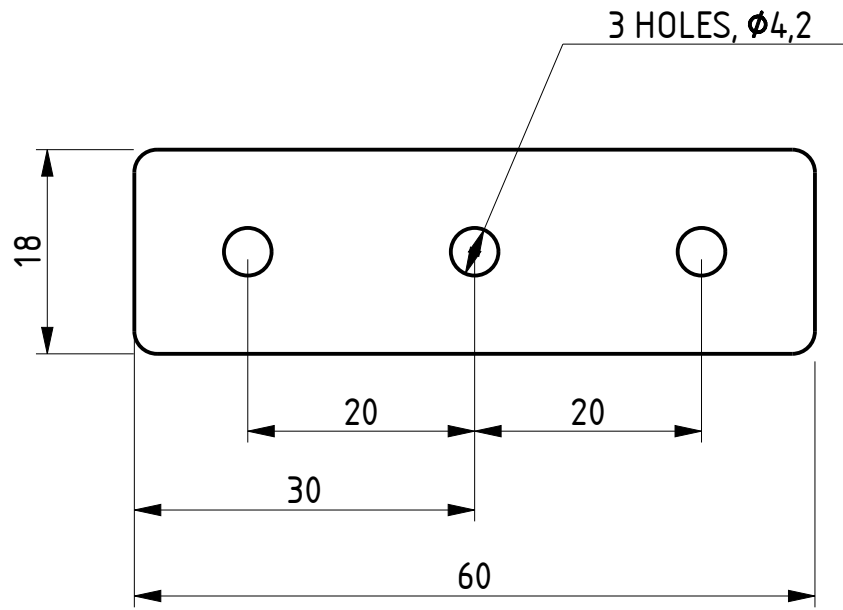

2H JOINING PLATE

3H JOINING PLATE

TITLE - 20X20 ALUMINIUM EXTRUSION PLATES

SCALE - 1:1

ROBU.IN

ALL DIMENSIONS ARE IN MM

NOTE - DEPENDING ON THE MANUFACTURER, GIVEN DIMENSIONS MAY VARY IN THE RANGE OF $\pm 5\%$