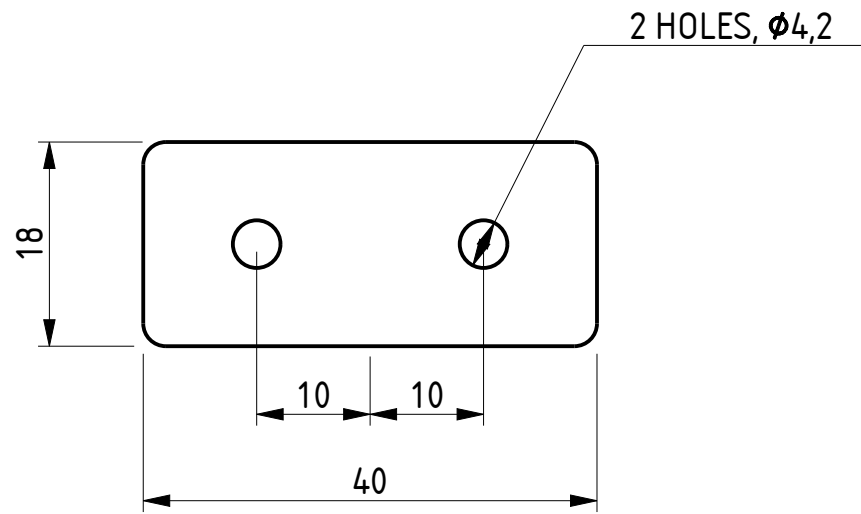

2H JOINING PLATE

3H JOINING PLATE

TITLE - 20X20 ALUMINIUM EXTRUSION PLATES

SCALE - 1:1

ROBU.IN

ALL DIMENSIONS ARE IN MM

NOTE - DEPENDING ON THE MANUFACTURER, GIVEN DIMENSIONS MAY VARY IN THE RANGE OF $\pm 5\%$