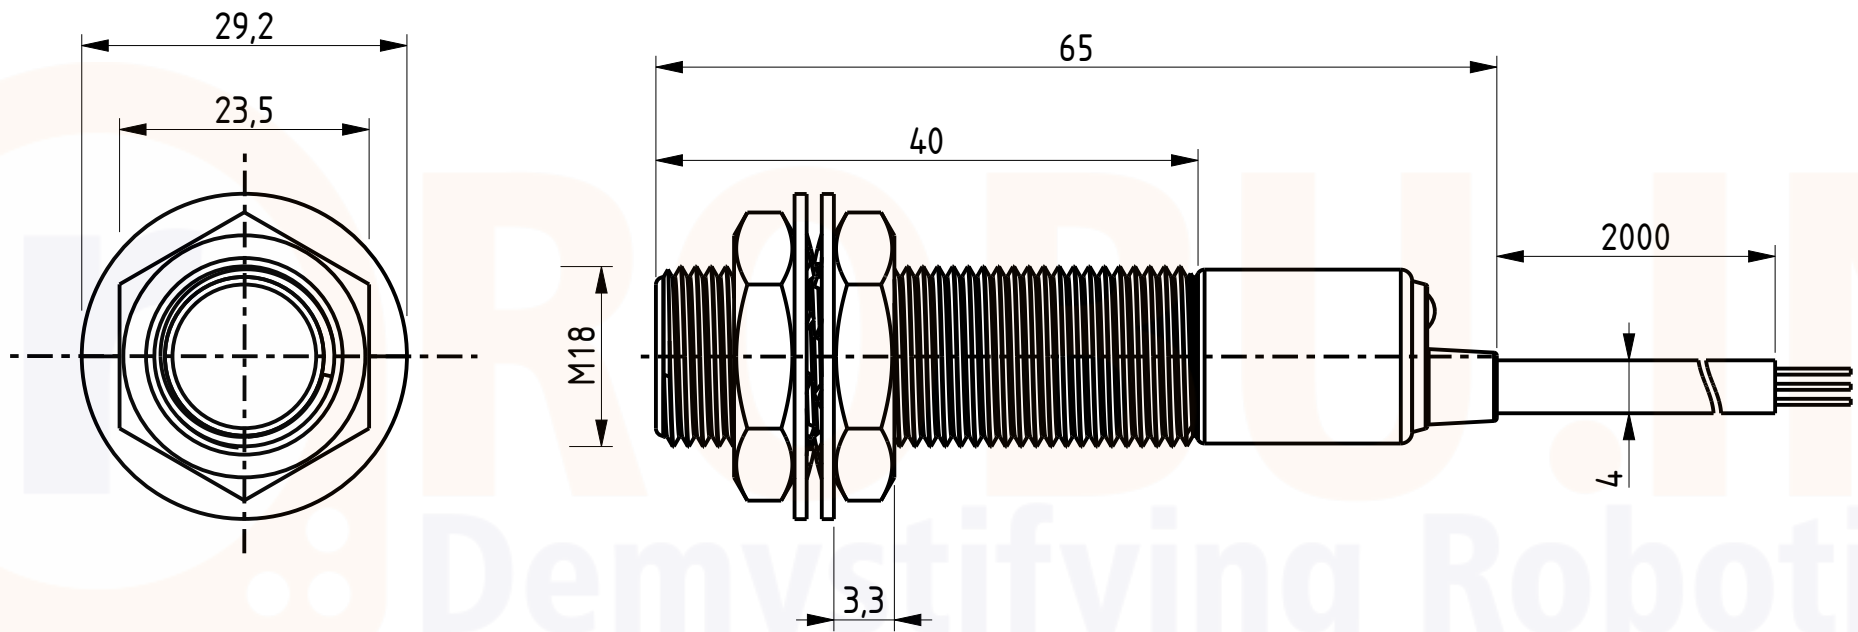

NOTE - DEPENDING ON THE MANUFACTURER, GIVEN DIMENSIONS MAY VARY IN THE RANGE OF $\pm 5\%$

TITLE - ORANGE 5 MM NPN INDUCTIVE PROXIMITY SENSOR RM18 DC-6-36V (SHIELDED)

SCALE - 1:1

ROBU.IN

ALL DIMENSIONS ARE IN MM