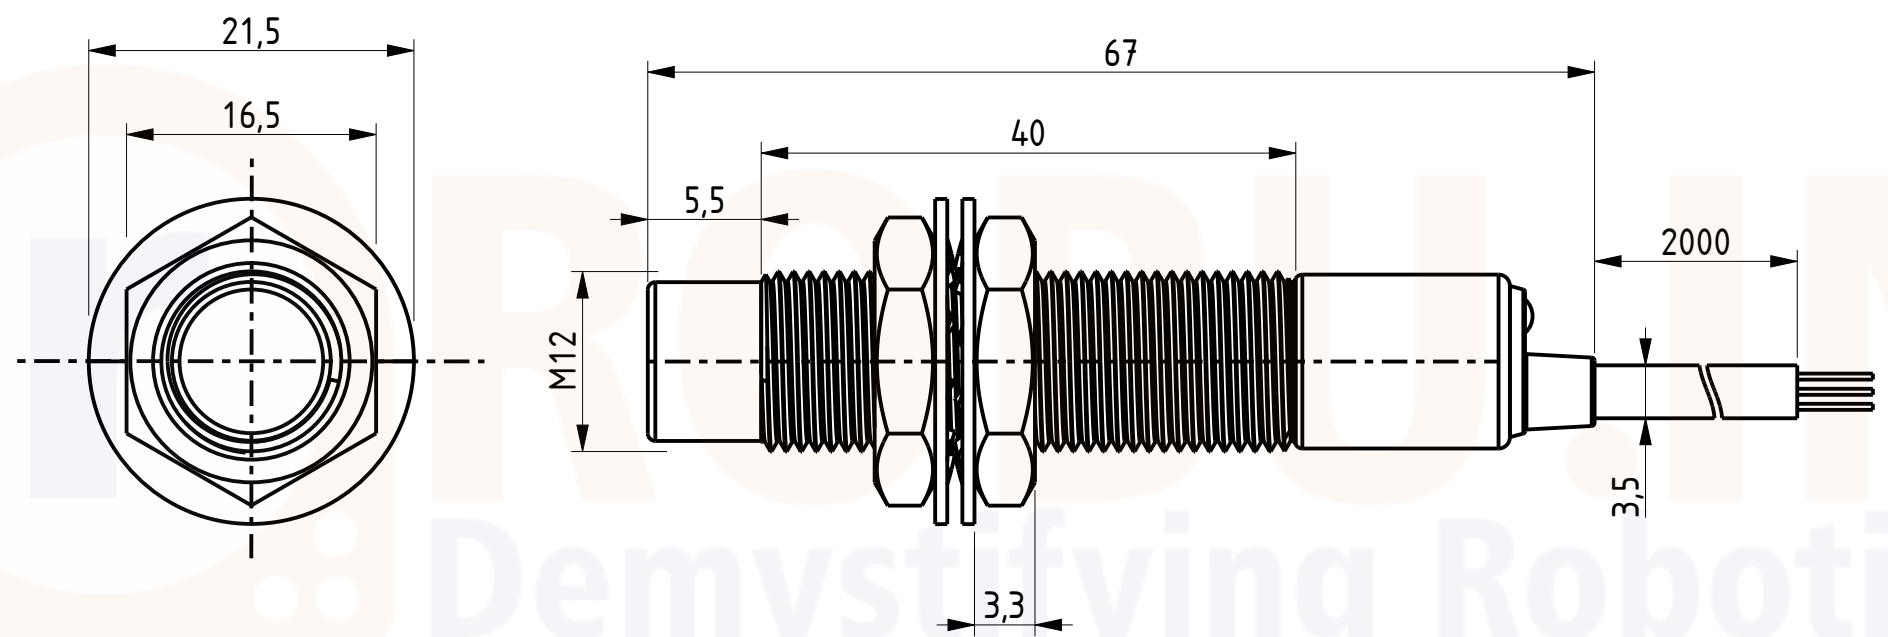

NOTE - DEPENDING ON THE MANUFACTURER, GIVEN DIMENSIONS MAY VARY IN THE RANGE OF  $\pm 5\%$

TITLE - ORANGE 4 MM NPN INDUCTIVE PROXIMITY SENSOR RM12 DC-6-36V (UNSHIELDED)

SCALE - 1:1

ROBU.IN

ALL DIMENSIONS ARE IN MM