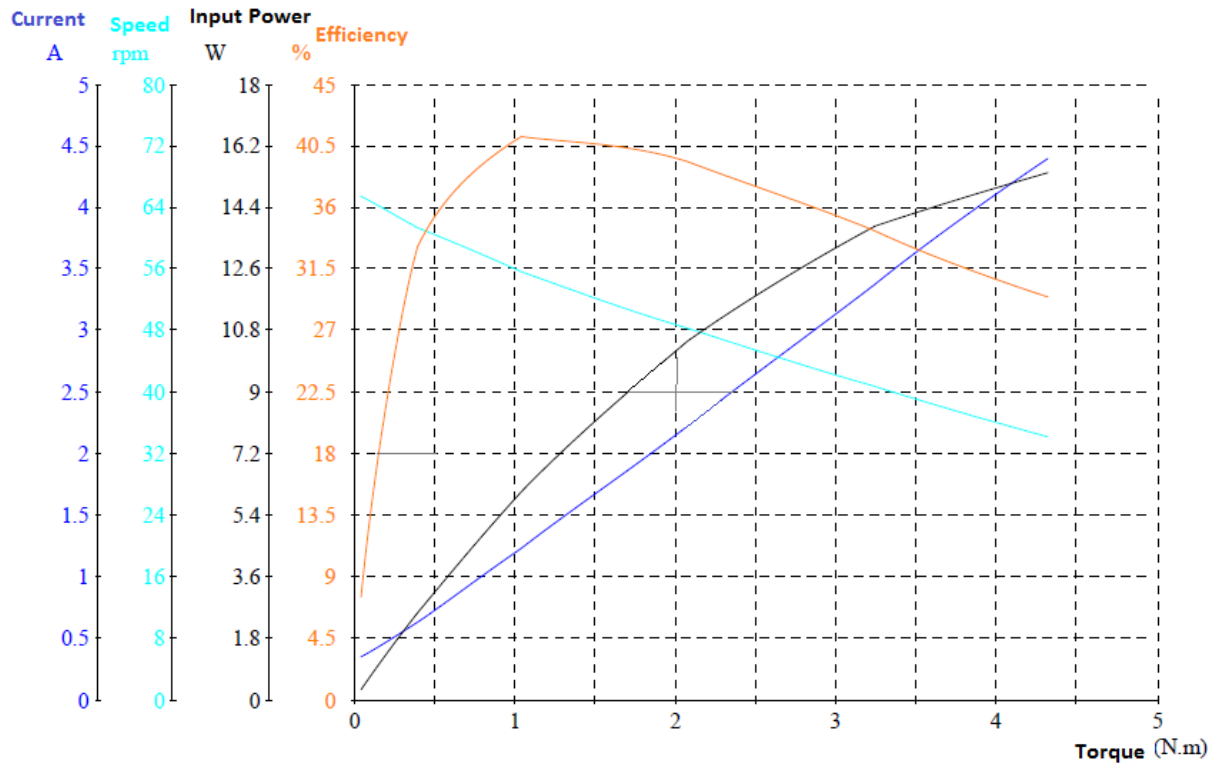

## Orange MG555 12V 60RPM Square Gearbox DC motor Test Report

Feature Points	Voltage(V)	Current(A)	Input power(W)	Torque (N.m)	Speed(RPM)	Output Power(W)	Efficiency (%)	Time(s)
No Load	12.06	0.349	4.207	0.047	65.5	0.316	7.5	0.000
Eff. max	12.02	1.229	14.78	1.044	55.6	6.077	41.1	11.88
P <sub>out</sub> max	11.90	4.400	52.35	4.317	34.1	15.41	29.4	26.38
Torque max	11.90	4.400	52.35	4.317	34.1	15.41	29.4	26.38
End	11.90	4.400	52.35	4.317	34.1	15.41	29.4	26.38