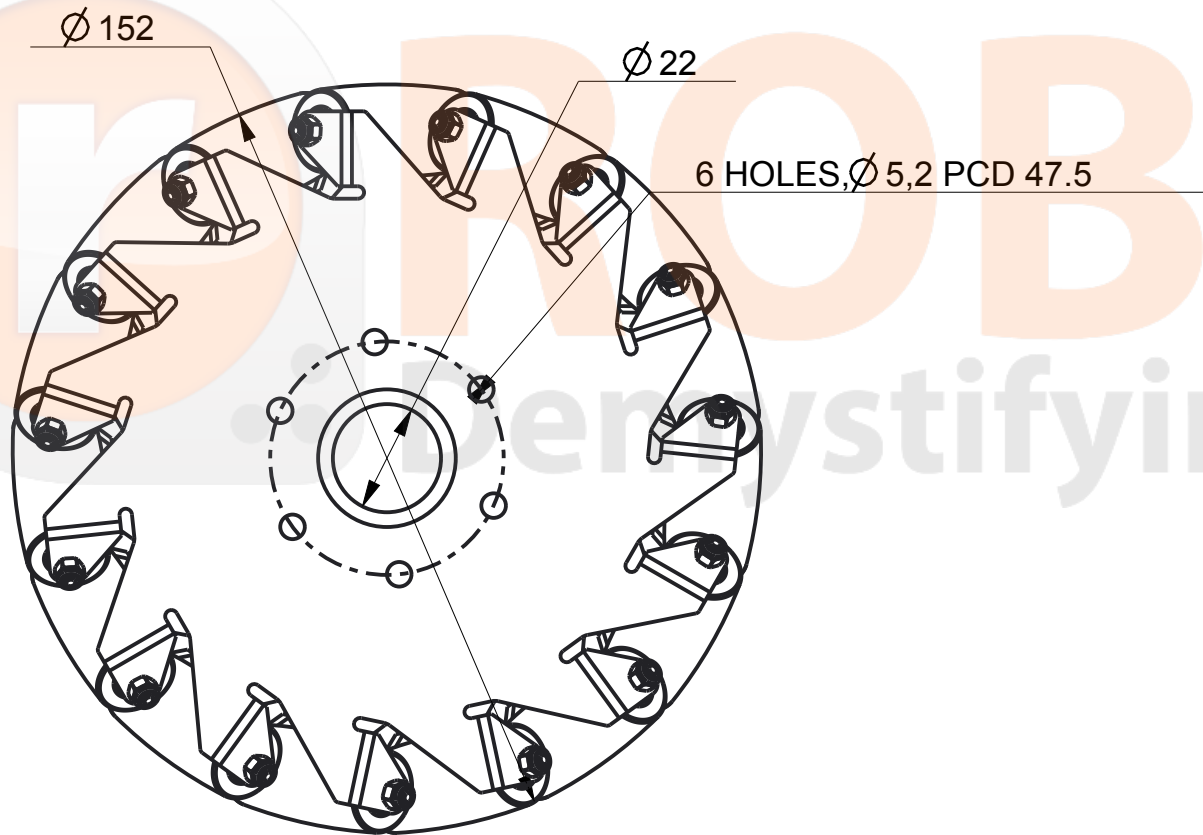

NOTE-DEPENDING ON THE MANUFACTURER GIVEN DIMENSIONS MAY VARY IN THE RANGE OF $\pm 5\%$

TITLE- 152 MM MECANUM WHEEL LEFT	
PART NO.	ROBU.IN
SCALE-1:1	DATE-
ALL DIMENSIONS ARE IN MM	