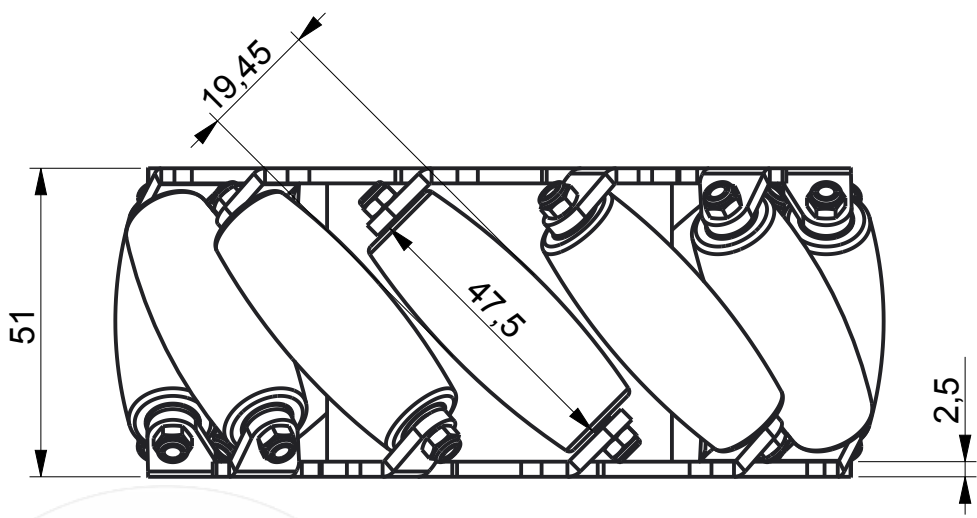

NOTE-DEPENDING ON THE MANUFACTURER GIVEN DIMENSIONS MAY VARY IN THE RANGE OF  $\pm 5\%$

TITLE-127MM-MECANUM WHEEL-RIGHT	
PART NO.	ROBU.IN
SCALE-1:1	DATE-
ALL DIMENSIONS ARE IN MM	