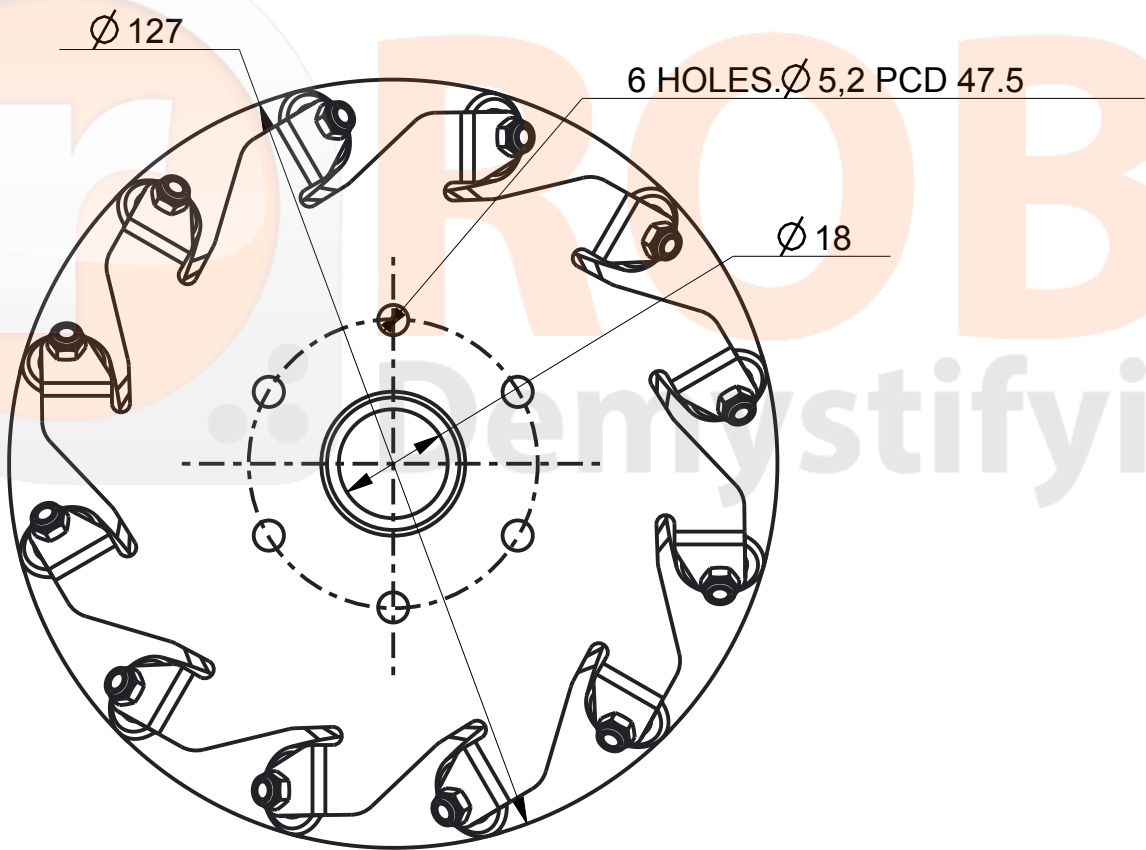

NOTE-DEPENDING ON THE MANUFACTURER GIVEN DIMENSIONS MAY VARY IN THE RANGE OF  $\pm 5\%$

TITLE-127MM-MECANUM WHEEL-RIGHT	
PART NO.	ROBU.IN
SCALE-1:1	DATE-
ALL DIMENSIONS ARE IN MM	