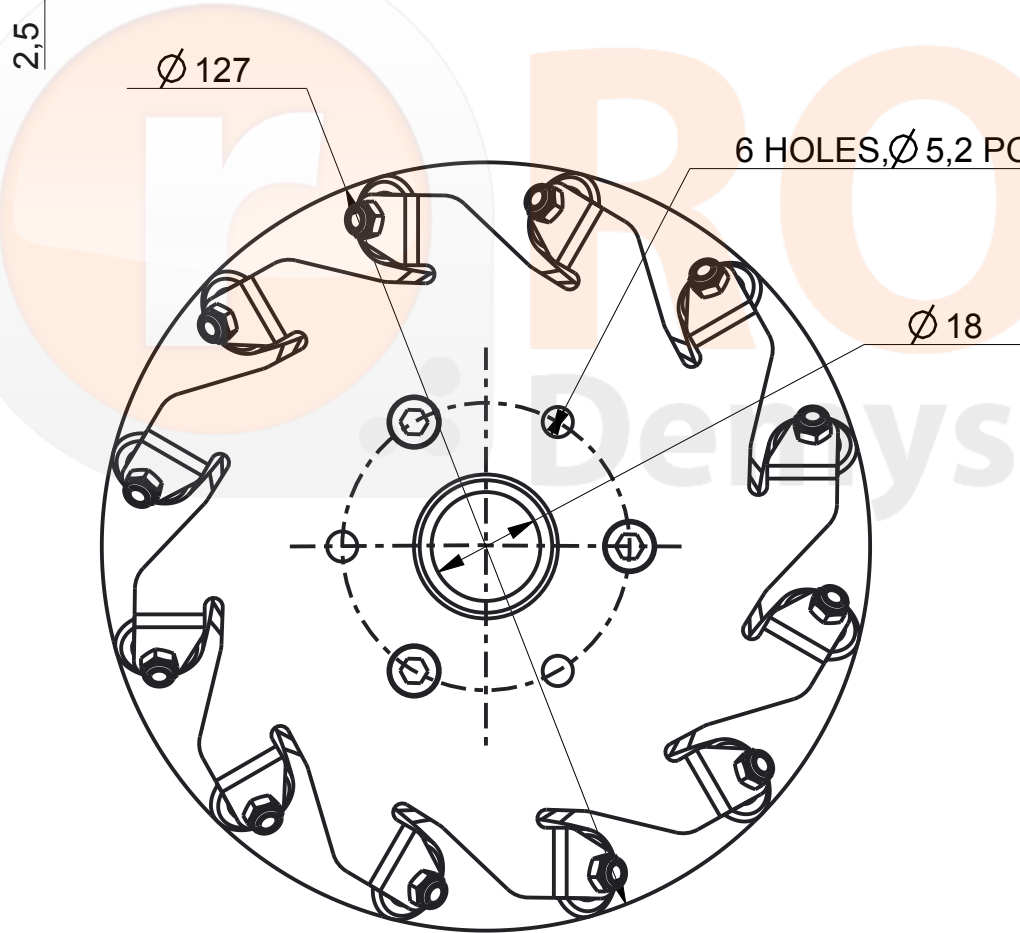

NOTE-DEPENDING ON THE MANUFACTURER GIVEN DIMENSIONS MAY VARY IN THE RANGE OF $\pm 5\%$

TITLE-127MM-MECANUM WHEEL-LEFT	
PARTNO.	ROBU.IN
SCALE-1:1	DATE-
ALL DIMENSIONS ARE IN MM	