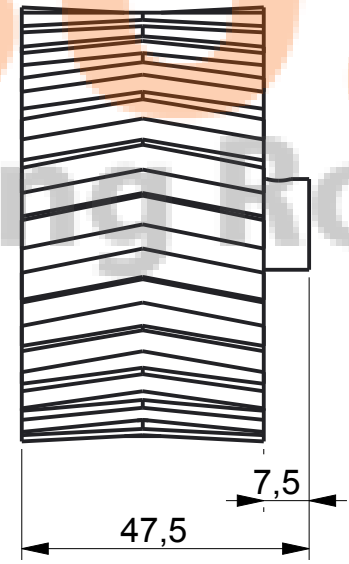

M4

70

Ø6

47,5

7,5

NOTE- DEPENDING ON THE MANUFACTURER GIVEN DIMENSIONS MAY VARY IN THE RANGE OF ±5%

TITLE-ROBOT WHEEL-2-7X4	
PART NO.	ROBU.IN(PUNE)
SCALE-1:1	DATE-
ALL DIMENSIONS ARE IN MM	