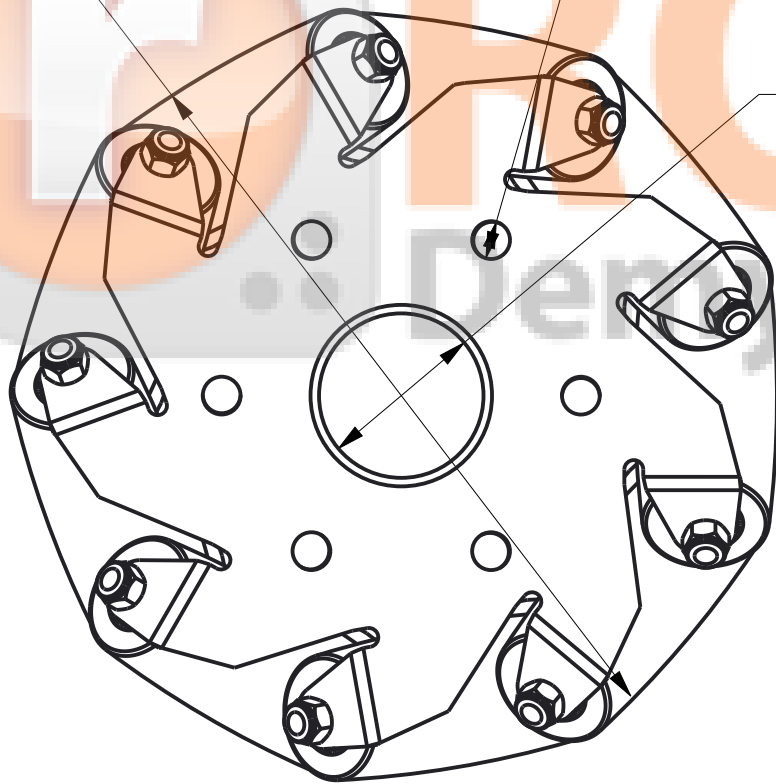

50

Ø 100

Ø 5X6, PCD 47.5

Ø 21,75

TITLE-100MM MECANUM WHEEL

PART NO.

ROBU.IN(PUNE)

SCALE-1:1

DATE-

ALL DIMENSIONS ARE IN MM